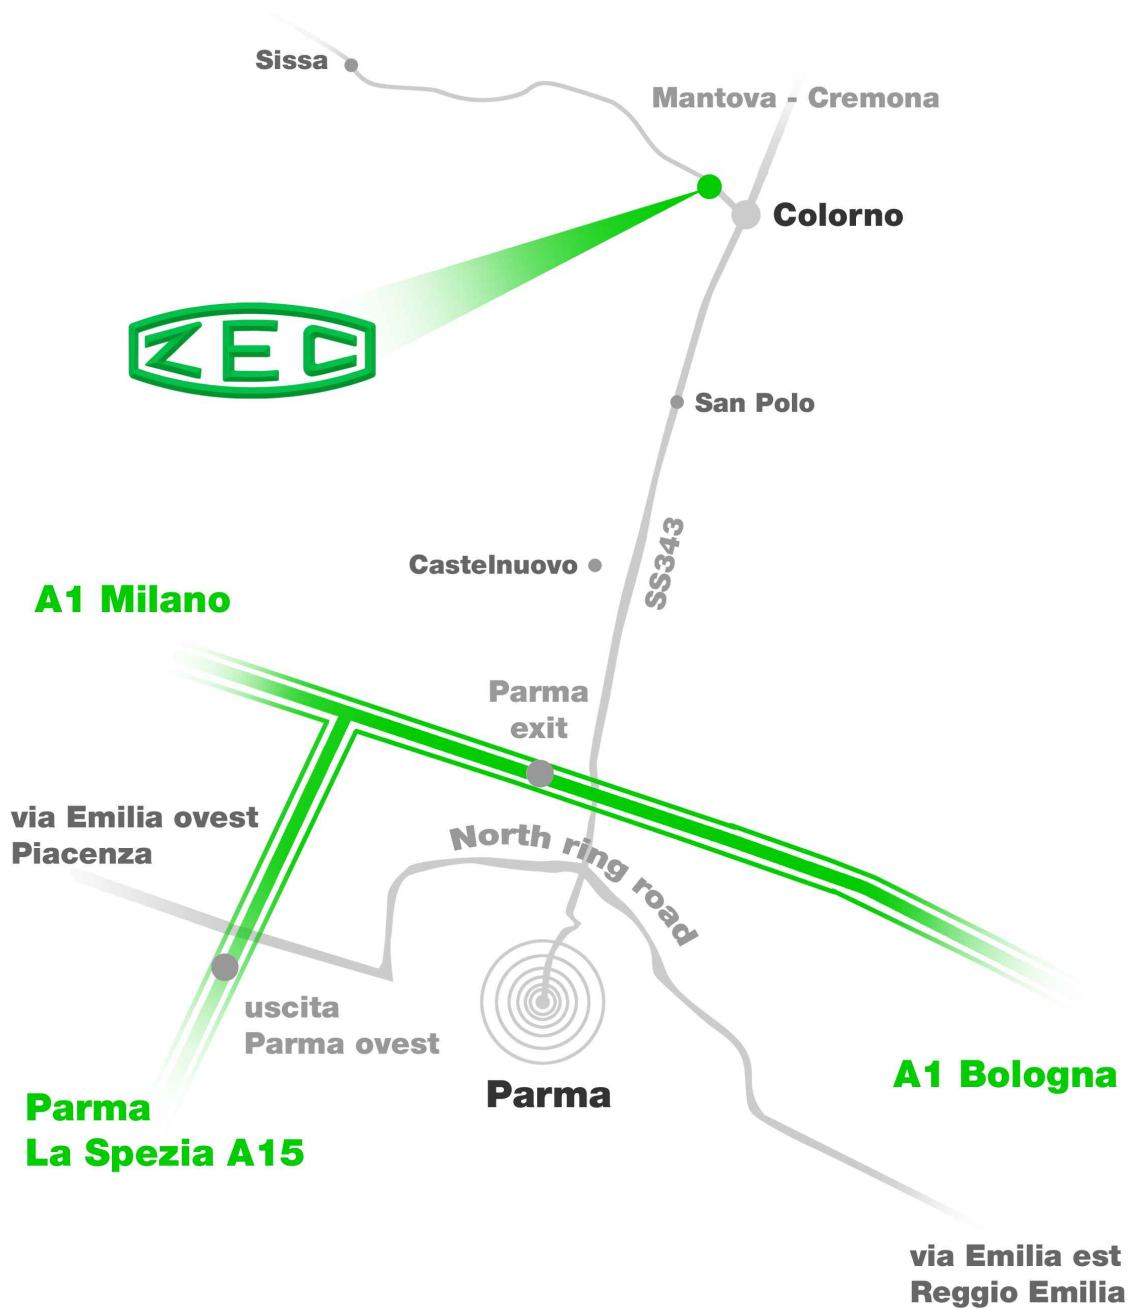

**ZEC** is easy to reach from the main cities of Northern Italy, located near Parma and therefore very close to the **Milan-Bologna (A1)** and **Parma-La Spezia (A15)** motorways.

The company is located less than **15 km from Parma railway station**, and the city also has an airport offering flights to the major European capitals, as well as being in a strategic position for the other most important Italian airports.

**Taxi service:** Radio Taxi Parma, 24 hour service, **Tel ++39 0521-252562**

**Zec S.p.A. via Lungolorno, 11 - 43052 Colorno (PR) - Italy**  
**Tel. ++39 0521 816631 - Fax ++39 0521 816772**  
**<http://www.zecspa.com> e-mail: [info@zecspa.com](mailto:info@zecspa.com)**